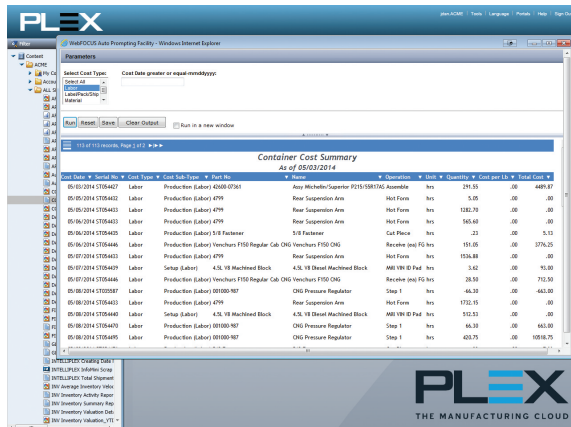

IntelliPlex Inside Your Business

Every business is different and IntelliPlex is flexible, so it's a perfect fit. Here's an example of how it works:

The Supply Chain Manager and her team set up the dashboard to see the information they're interested in. The manager assigns the task of building the dashboard to the bright college intern. He's an IntelliPlex report builder who:

- Builds reports by areas of interest.
- Customizes the reports in a dashboard.
- Provides templates so the Supply Chain Manager can slice and dice the data.