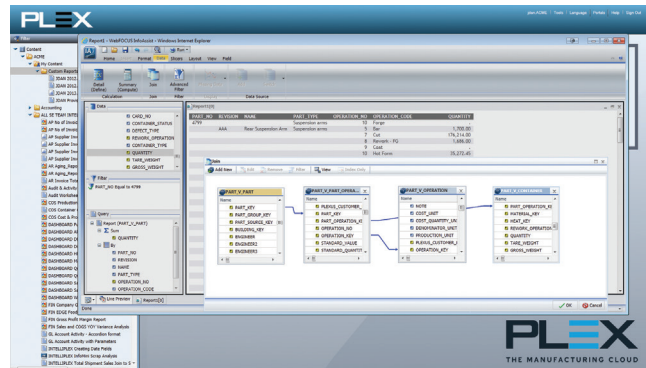

IntelliPlex

Business Intelligence Built for Manufacturing

Introducing IntelliPlex, the powerful business intelligence tool that's built into the Plex Manufacturing Cloud.

The Plex Manufacturing Cloud - IntelliPlex... the Potential of Big Data and the Power of Cloud ERP

ERP systems have lots of data. So much data that it's too complex to understand or even use unless you have a powerful business intelligence tool to analyze it.

Large companies with legacy ERP systems and smaller companies with point solutions have lots of data stored and sorted separately. It's really difficult to break out of data silos and even tougher to bring the information together. Manufacturing leaders now realize that data analytics are key decision-making tools. They see big data as an asset, filtering it and making sense of it to identify opportunities and achieve every competitive advantage possible.

Analytics are the new yardstick for our digital age. The Plex Manufacturing Cloud's operational information is continuously updated across all parts of the enterprise, giving users of Plex and IntelliPlex a distinct advantage. With IntelliPlex, users can transform the rich data resident within their Cloud ERP system into powerful reports and dashboards that help visualize complex information, making it crystal clear.

Plex captures data at the point of origin in your business, whether it's the plant floor, the accounting office, or a manager's desk. You get an accurate snapshot of what's going on inside your business. IntelliPlex filters, shapes and reports this information exactly the way you want to see it in near real time. At last, the power of knowledge is available to decision makers, in businesses both large and small. And it's available from anywhere, anytime.