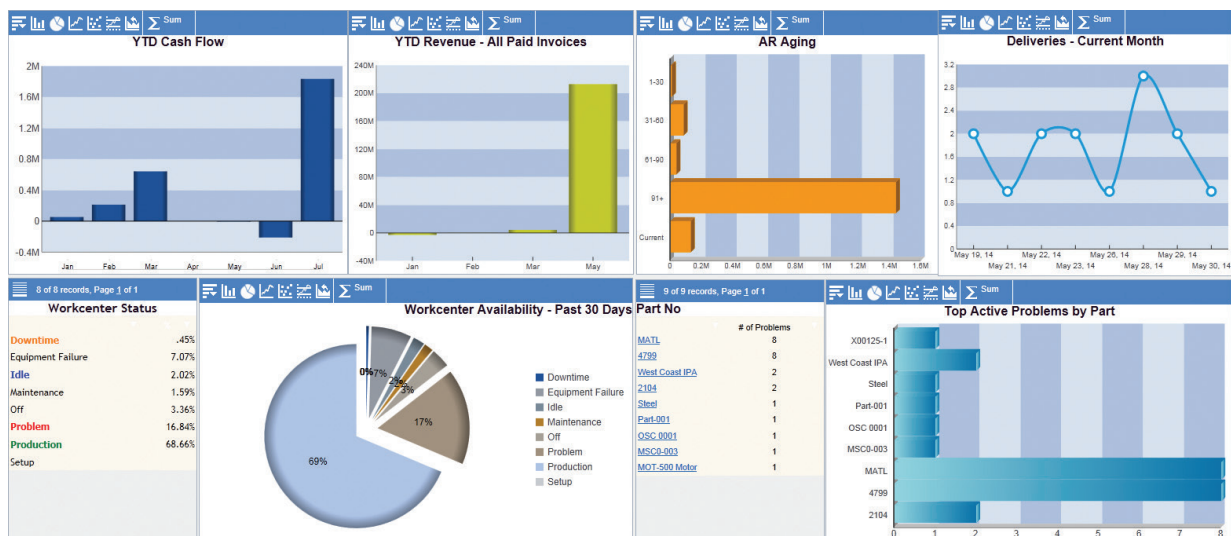

Plex captures data at the point of origin in your business, whether it's the plant floor, the accounting office, or a manager's desk. You get an accurate snapshot of what's going on inside your business. IntelliPlex filters, shapes and reports this information exactly the way you want to see it in near real time. At last, the power of knowledge is available to decision makers, in businesses both large and small. And it's available from anywhere, anytime.

IntelliPlex makes insightful information available to decision makers.

- Senior and middle managers
- Employees
- Customers
- Suppliers

IntelliPlex users can create powerful charting and graphical views, using multiple filters.

The IntelliPlex Difference

Some big data tools are as complicated as the complex data they claim to capture. IntelliPlex simplifies big data by getting the important things right.

- **Unlimited Viewers:** There's no charge for viewers. Share the knowledge. Have as many viewers as you want.
 - **Accessible:** IntelliPlex is accessed like any other Plex function. Just click on the menu icon and you're there.
 - **Timely:** IntelliPlex offers a report scheduling and distribution feature that makes it possible to send recurring reports to the right users as soon as the reports are ready.
- **Single Sign-On Security:** IntelliPlex security credentials are synchronized with Plex. Users do not need a second sign on. You click on the link and IntelliPlex works with Plex to validate your credentials and present the data you are authorized to see.
 - **Integration:** IntelliPlex is built-in, not bolted-on, so it performs flawlessly.
 - **Implementation:** IntelliPlex is already resident in the Plex Manufacturing Cloud so there are no third-party installation issues.
 - **Scalability:** IntelliPlex can cut large data sets down to size because of Plex Systems' industrial-strength Cloud data center.