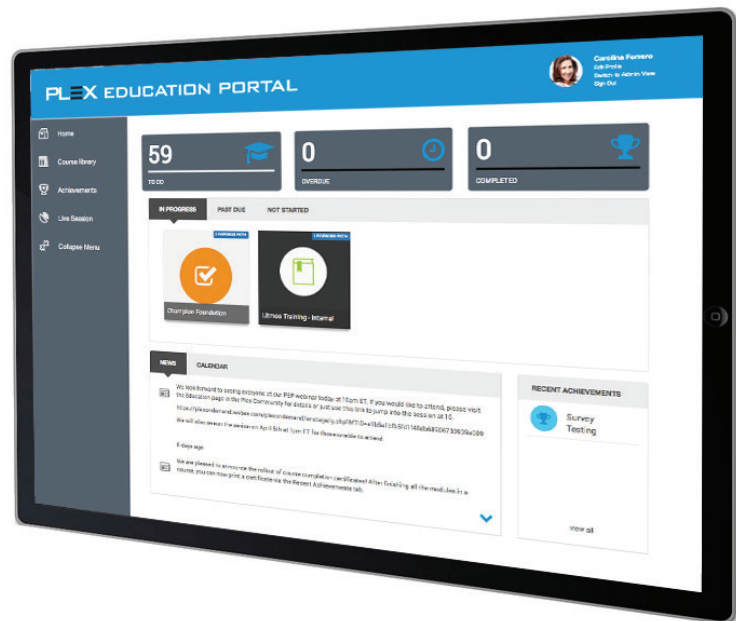

THE PLEX MANUFACTURING CLOUD

Education Services All Access Pass

HOW IT WORKS

Your company may purchase batches of user licenses to accommodate your team's training needs. Each user is allowed to consume any available self-paced training as well as register for Virtual Instructor-Led Training (VILT). VILT attendees must be members of your subscription team and must pre-register for any courses they wish to attend. Class sizes are limited and seats are available on a first-come first-served basis.

Plex offers classes several times throughout the year. Check out the schedule in the Education Services space in the community or in PEP.

Please contact your Plex Sales representative for details on acquiring **All Access Passes** for your company.